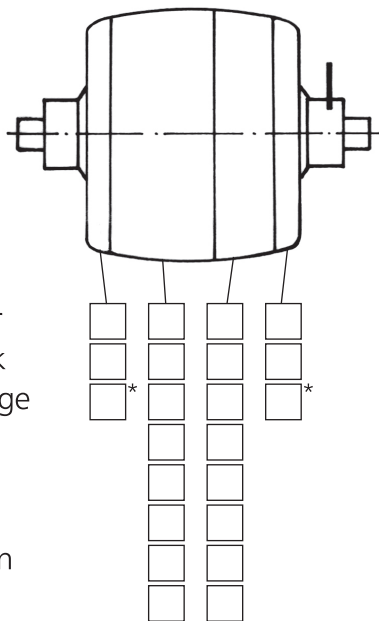

**Hub only**

- 20 slots
- 24 slots
- 28 slots
- 32 slots

**Standard hub**

- all silver
- all black
- silver/black/silver

**Hub custom-made**

Please choose colours for the 4 parts:

- silver
- black
- orange
- red
- gold
- blue
- green
- pink

\*with 28 slots available only

**Edelux**

140 cm cable,  
connectors loose

- 
- 
- 
- 
- 
- 
- 
- 

Name \_\_\_\_\_

Dealer's stamp

Street \_\_\_\_\_

Postcode \_\_\_\_\_