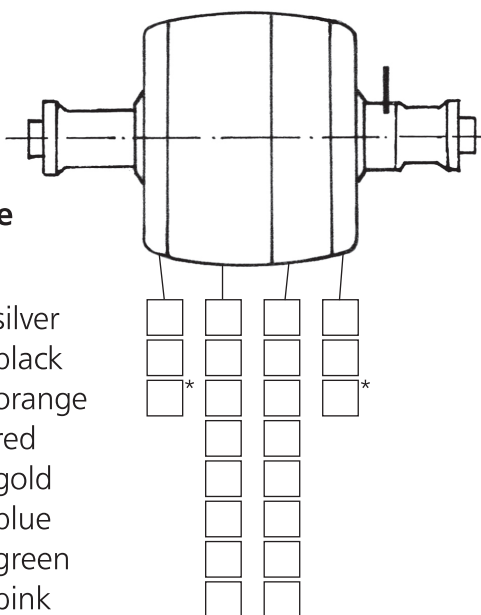

# SON XS 100

**Wheel with rim**

(Spokes 2.0/1.5 mm)

- Birdy 24 h. silver (355x15)
  - Birdy 24 h. black (355x18)
  - X-Plorer 20" 32h. silver (406x19)
  - X-Plorer 20" 32h. black (406x19)
  - KinLin 20" 20h. black (406x13)
- wheel build and other rims on request

**Hub only**

- 20 slots
- 24 slots
- 28 slots
- 32 slots

**Standard hub**

- all silver
- all black
- silver/black/silver

**Hub custom-made**

Please choose colours for the 4 parts:

- silver
- black
- orange
- red
- gold
- blue
- green
- pink

\*with 28 slots available only

**Edelux**

140 cm cable,  
connectors loose

- 
- 
- 
- 
- 
- 
- 

Name \_\_\_\_\_

Dealer's stamp

Street \_\_\_\_\_

Postcode \_\_\_\_\_